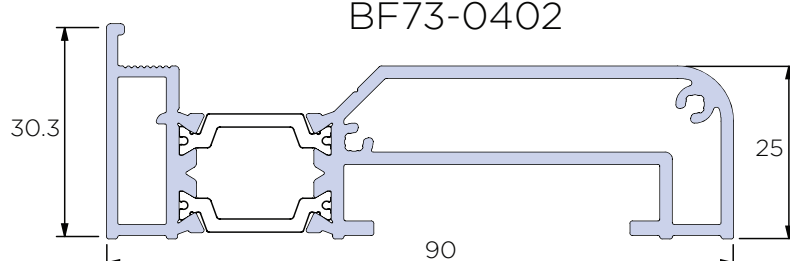

Drainage Sub Cill (90mm)
BF73-0402