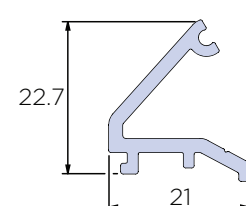

COMING SOON

**Adaptor**  
ACW81.331

**20mm Connector/ 23mm Add on**  
ACW81.661

**38mm Add on**  
ACW81.662

**20mm Add on**  
BF73.0504

**38mm Add on**  
BF73.0503

**Corner Mullion**  
ACW81.771

**Corner Mullion**  
ACW81.776

COMING SOON

**Corner Mullion**  
ACW81.772

**Rotary Clip**  
ACW81.773

**Rotary Clip**  
ACW81.774

**Rotary Clip**  
ACW81.775

COMING SOON

**Glazing bead for 28mm DGU**  
ACW81.551

**Glazing bead for 44mm DGU**  
ACW81.552

COMING SOON

**Drainage Sub Cill (90mm)**  
BF73-0402

**Drainage Sub Cill (190mm)**  
BF73-0403

**Drainage Sub Cill (150mm)**  
BF73-0405

**Drainage Sub Cill (230mm)**  
BF73-0404