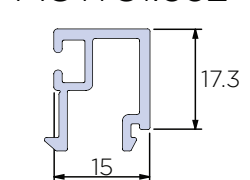

COMING SOON

**Adaptor**  
ACW81.331

**20mm Connector/ 23mm Add on**  
ACW81.661

**38mm Add on**  
ACW81.662

**20mm Add on**  
BF73.0504

**38mm Add on**  
BF73.0503

**Corner Mullion**  
ACW81.771

**Corner Mullion**  
ACW81.776

COMING SOON

**Corner Mullion**  
ACW81.772

**Rotary Clip**  
ACW81.773

**Rotary Clip**  
ACW81.774

**Rotary Clip**  
ACW81.775

COMING SOON

**Glazing bead for 28mm DGU**  
ACW81.551

**Glazing bead for 44mm DGU**  
ACW81.552

COMING SOON

**Drainage Sub Cill (90mm)**  
BF73-0402

**Drainage Sub Cill (190mm)**  
BF73-0403

**Drainage Sub Cill (150mm)**  
BF73-0405

**Drainage Sub Cill (230mm)**  
BF73-0404