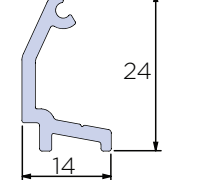

COMING SOON

**Adaptor**  
ACW81.331

**20mm Connector/ 23mm Add on**  
ACW81.661

**38mm Add on**  
ACW81.662

**20mm Add on**  
BF73.0504

**38mm Add on**  
BF73.0503

**Corner Mullion**  
ACW81.771

**Corner Mullion**  
ACW81.776

COMING SOON

**Corner Mullion**  
ACW81.772

**Rotary Clip**  
ACW81.773

**Rotary Clip**  
ACW81.774

**Rotary Clip**  
ACW81.775

COMING SOON

**Glazing bead for 28mm DGU**  
ACW81.551

**Glazing bead for 44mm DGU**  
ACW81.552

COMING SOON

**Drainage Sub Cill (90mm)**  
BF73-0402

**Drainage Sub Cill (190mm)**  
BF73-0403

**Drainage Sub Cill (150mm)**  
BF73-0405

**Drainage Sub Cill (230mm)**  
BF73-0404