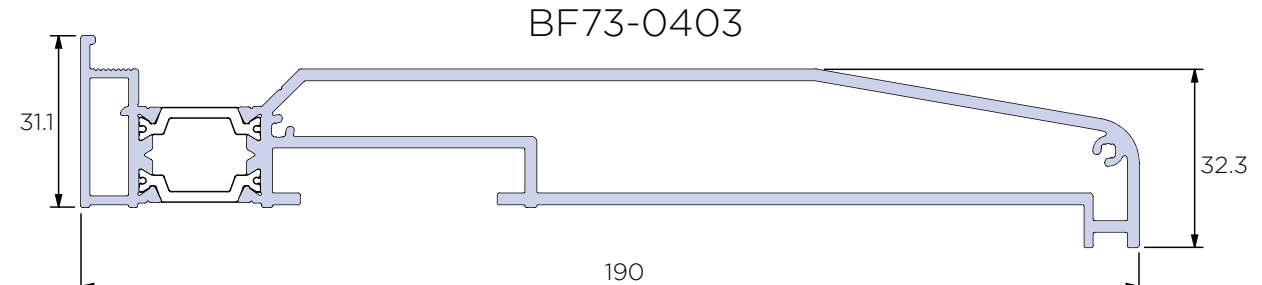

Drainage Sub Cill (190mm)
BF73-0403