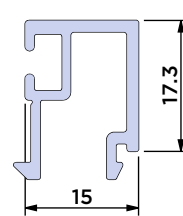

Sash Extension

Swing Door Rebate

BF73.0602