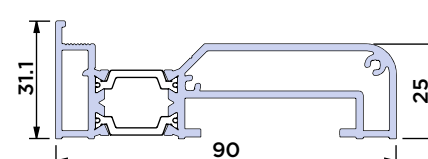

Room Divider Threshold

BF73.0104

Slim Sash (55mm)

BF73.0201

Super Slim Sash (48.5mm)

BF73.0203

NEW FOR 2023

90mm Stub Cill with Screwports

BF73.0402

150mm Cill with Screwports

BF73.0405

190mm Cill with Screwports

BF73.0403

230mm Cill with Screwports

BF73.0404

150mm Cill