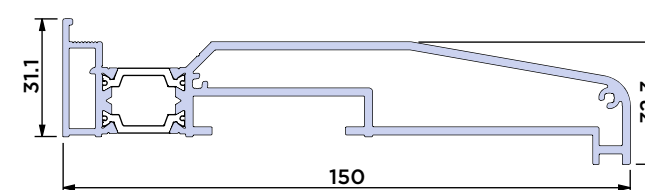

Standard Outer Frame (55mm)

BF73.0101

Outer Frame for Adjustable Jamb (55mm)

BF73.0102

Adjustable Jamb

BF73.0501

Low Threshold

BF73.0103

Room Divider Threshold

BF73.0104

Slim Sash (55mm)

BF73.0201

Super Slim Sash (48.5mm)

BF73.0203

NEW FOR 2023

90mm Stub Cill with Screwports

BF73.0402

150mm Cill with Screwports

BF73.0405

190mm Cill with Screwports

BF73.0403

230mm Cill with Screwports

BF73.0404

150mm Cill