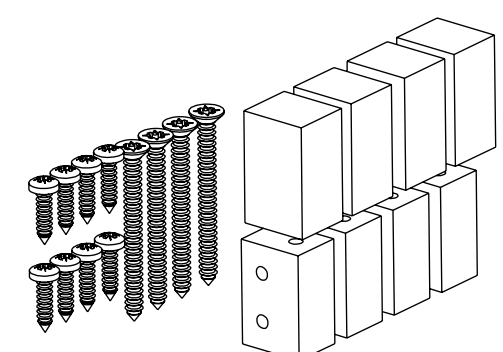

Pair of Sliding Post Extensions
DBA1-303

Drain Hole Cover Cap
DBA1-DC

Integrated Cill Fixing Kit
DBA1-505/KIT

Plastic Insert
BF73.0910
for BF73.0813

Super Slim Shootbolt Cone/Guide
BF73.0930

Slim Shootbolt Cone/Guide
DBA1-200/10mm

Low Threshold Fixing Kit
DBA1-105/KIT

Top/Bottom Horizontal Seal
DBA1-131R

Vertical Sash Seal (5.5mm)
DBA1-132

Vertical Sash Seal (8mm)
DBA1-133

Cover Gasket
DBA1-134

Captive Glazing Gasket
DBA1-135

Wedge Glazing Seal
DBA1-136