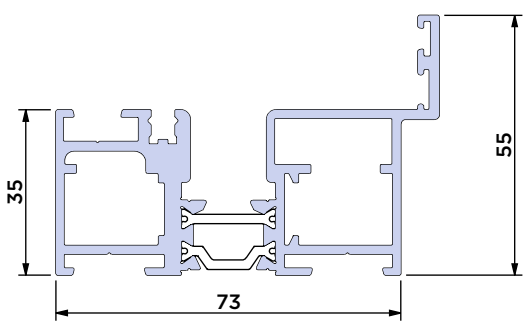

Standard Outer Frame (55mm)

BF73.0101

Outer Frame for Adjustable Jamb (55mm)

BF73.0102

Adjustable Jamb

BF73.0501

Low Threshold

BF73.0103

Room Divider Threshold

BF73.0104

Slim Sash (55mm)

BF73.0201

Super Slim Sash (48.5mm)

BF73.0203

NEW FOR 2023

90mm Stub Cill with Screwports