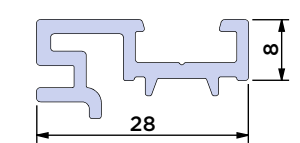

Door Keep Adaptor

BF73.0802