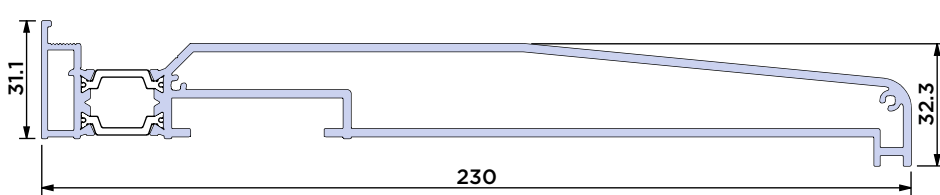

Room Divider Threshold

BF73.0104

Slim Sash (55mm)

BF73.0201

Super Slim Sash (48.5mm)

BF73.0203

NEW FOR 2023

90mm Stub Cill with Screwports

BF73.0402

150mm Cill with Screwports

BF73.0405

190mm Cill with Screwports

BF73.0403

230mm Cill with Screwports

BF73.0404

150mm Cill