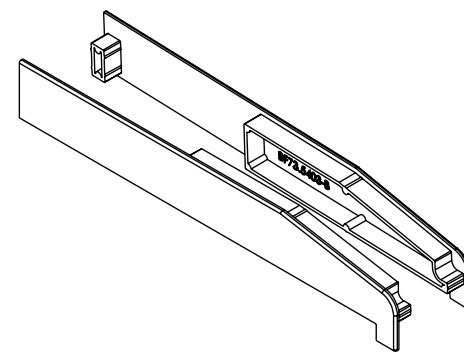

Pair of 190mm Cill Endcaps
BF73.5403K