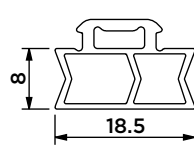

Low Threshold Fixing Kit
DBA1-105/KIT

Top/Bottom Horizontal Seal
DBA1-131R

Vertical Sash Seal (5.5mm)
DBA1-132

Vertical Sash Seal (8mm)
DBA1-133

Cover Gasket
DBA1-134

Captive Glazing Gasket
DBA1-135

Wedge Glazing Seal
DBA1-136