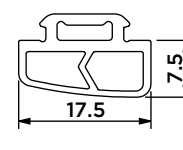

Vertical Sash Seal (7.5mm)
DBA1-146