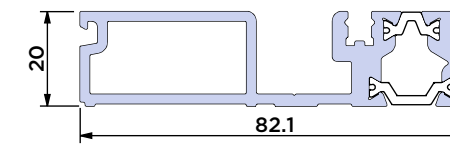

Standard Outer Frame (55mm)

BF73.0101

Outer Frame for Adjustable Jamb (55mm)

BF73.0102

Adjustable Jamb

BF73.0501

Low Threshold

BF73.0103

Room Divider Threshold

BF73.0104

Slim Sash (55mm)

BF73.0201

Super Slim Sash (48.5mm)

BF73.0203

NEW FOR 2023

90mm Stub Cill with Screwports

BF73.0402

150mm Cill with Screwports

BF73.0405

190mm Cill with Screwports

BF73.0403

230mm Cill with Screwports

BF73.0404

150mm Cill