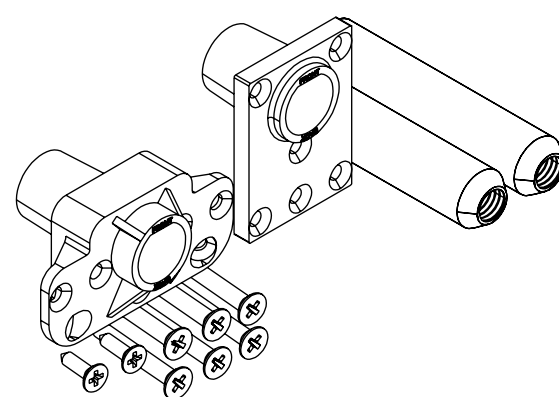

Pair of Sliding Post Extensions
DBA1-303

Drain Hole Cover Cap
DBA1-DC

Integrated Cill Fixing Kit
DBA1-505/KIT

Plastic Insert
BF73.0910
for BF73.0813

Super Slim Shootbolt Cone/Guide
BF73.0930

Slim Shootbolt Cone/Guide
DBA1-200/10mm