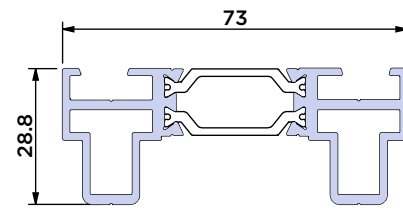

Standard Outer Frame (55mm)

BF73.0101

Outer Frame for Adjustable Jamb (55mm)

BF73.0102

Adjustable Jamb

BF73.0501

Low Threshold

BF73.0103

Room Divider Threshold

BF73.0104

Slim Sash (55mm)

BF73.0201

Super Slim Sash (48.5mm)

BF73.0203

NEW FOR 2023

90mm Stub Cill with Screwports