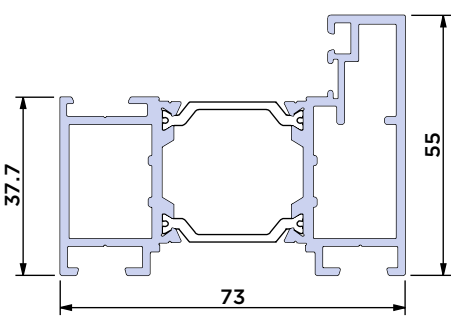

Standard Outer Frame (55mm)

BF73.0101

Outer Frame for Adjustable Jamb (55mm)

BF73.0102

Adjustable Jamb

BF73.0501

Low Threshold

BF73.0103

Room Divider Threshold

BF73.0104

Slim Sash (55mm)

BF73.0201

Super Slim Sash (48.5mm)

BF73.0203

NEW FOR 2023

90mm Stub Cill with Screwports