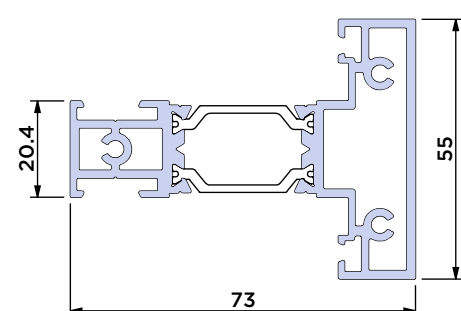

BF73.0402

150mm Cill with Screwports

BF73.0405

190mm Cill with Screwports

BF73.0403

230mm Cill with Screwports

BF73.0404

150mm Cill

BF73.0401

Integrated Outerframe 150mm Cill with Screwports

BF73.0111

NEW FOR 2023

Corner Post

DBE-160

Transom for Sash

BF73.0301