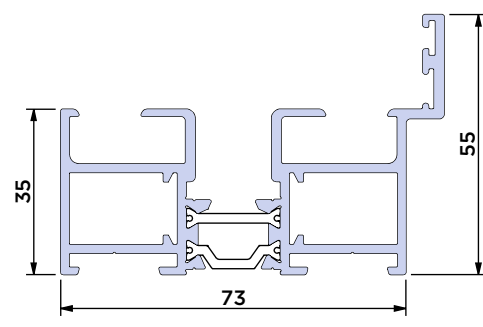

Standard Outer Frame (55mm)

BF73.0101

Outer Frame for Adjustable Jamb (55mm)

BF73.0102

Adjustable Jamb

BF73.0501

Low Threshold

BF73.0103

Room Divider Threshold

BF73.0104

Slim Sash (55mm)

BF73.0201

Super Slim Sash (48.5mm)

BF73.0203

NEW FOR 2023

90mm Stub Cill with Screwports