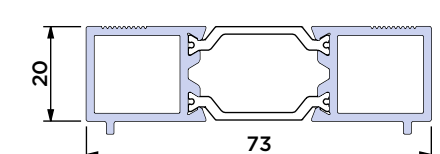

Sliding Post

BF73.0502

38mm Add-On

BF73.0503

20mm Add-On

BF73.0504

Glazing Bead for 28mm DGU

BF73.0601