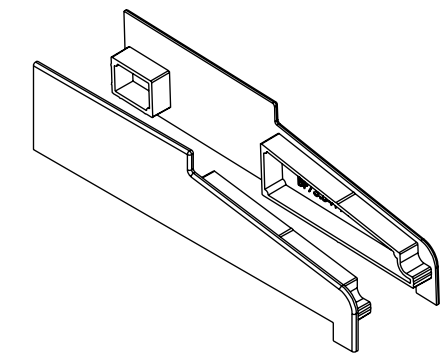

Pair of 150mm Cill Endcaps
BF73.5405K

Pair of 190mm Cill Endcaps
BF73.5403K

Pair of 230mm Cill Endcaps
BF73.5404K

Pair of 150mm Integrated Cill Endcaps
BF73.5411K

Half Roller Add-On Kit
DBA1-119

Inline Profile Connecting Kit
BF73.0920K
for cills BF73.0101 & BF73.0102

Inline Profile Connecting Kit
BF73.0921K
for cills BF73.0103 & BF73.0104

Adjustable Angle Corner Connector
DBA1-108
for cills BF73.0401, BF73.0402, BF73.0403, BF73.0404, BF73.0405

Adjustable Jamb Fixing Kit
DBA1-107
for BF73.0501