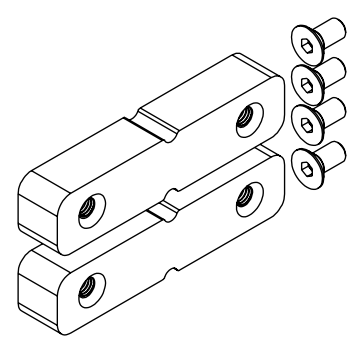

Super Slim Keep Adaptor

BF73.5812

New & Improved Sash Extension

BF73.0813

BF73 / WF73 Connecting Profile

BF73.0816

NEW FOR 2023

Pair of 90mm Cill Endcaps
BF73.5402K

Pair of 150mm Cill Endcaps
BF73.5405K

Pair of 190mm Cill Endcaps
BF73.5403K

Pair of 230mm Cill Endcaps
BF73.5404K

Pair of 150mm Integrated Cill Endcaps
BF73.5411K

Half Roller Add-On Kit
DBA1-119

Inline Profile Connecting Kit
BF73.0920K
for cills BF73.0101 & BF73.0102

Inline Profile Connecting Kit
BF73.0921K
for cills BF73.0103 & BF73.0104

Adjustable Angle Corner Connector
DBA1-108
for cills BF73.0401, BF73.0402, BF73.0403, BF73.0404, BF73.0405

Adjustable Jamb Fixing Kit
DBA1-107
for BF73.0501