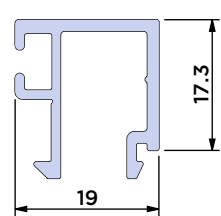

Sliding Post

BF73.0502

38mm Add-On

BF73.0503

20mm Add-On

BF73.0504

Glazing Bead for 28mm DGU

BF73.0601