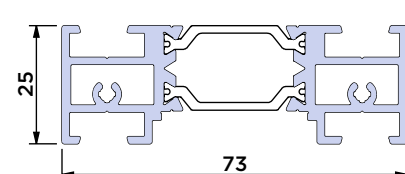

BF73.0101

BF73.0102

Adjustable Jamb

BF73.0501

Low Threshold

BF73.0103

Room Divider Threshold

BF73.0104

BF73.0201

BF73.0203

NEW FOR 2023

BF73.0402

BF73.0405

BF73.0403

BF73.0404

150mm Cill

BF73.0401

BF73.0111

NEW FOR 2023

DBE-160

BF73.0301

Sliding Post

BF73.0502

BF73.0503

BF73.0504

BF73.0601

BF73.0602

BF73.0603

BF73.0604

BF73.0801

BF73.0802

BF73.0803

BF73.0804

BF73.0805

BF73.0806

BF73.0807

BF73.0808

BF73.5811

BF73.5812

BF73.0813

BF73.0816

NEW FOR 2023