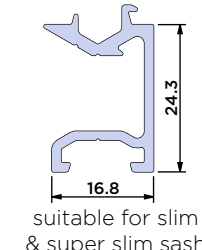

Low Threshold Rebate Add-On

BF73.0806

Low Threshold Ramp Add-On

BF73.0807

Half Roller Adaptor

BF73.0808

Super Slim Lock Adaptor

BF73.5811

Super Slim Keep Adaptor

BF73.5812

New & Improved Sash Extension

BF73.0813

BF73 / WF73 Connecting Profile

BF73.0816

NEW FOR 2023

Pair of 90mm Cill Endcaps
BF73.5402K