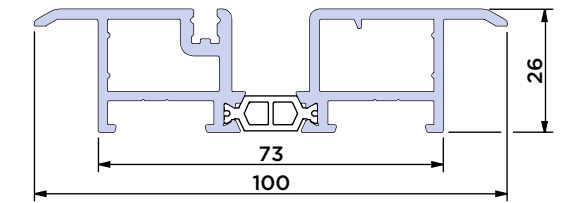

Standard Outer Frame (55mm)

BF73.0101

Outer Frame for Adjustable Jamb (55mm)

BF73.0102

Adjustable Jamb

BF73.0501

Low Threshold

BF73.0103

Room Divider Threshold

BF73.0104

Slim Sash (55mm)

BF73.0201

Super Slim Sash (48.5mm)

BF73.0203

NEW FOR 2023

90mm Stub Cill with Screwports