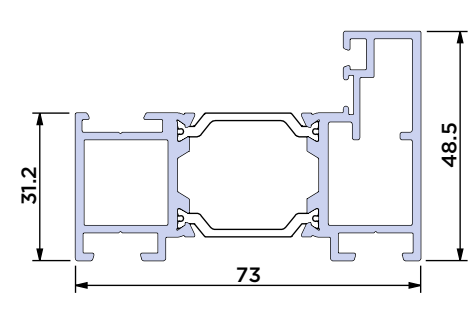

Room Divider Threshold

BF73.0104

Slim Sash (55mm)

BF73.0201

Super Slim Sash (48.5mm)

BF73.0203

NEW FOR 2023

90mm Stub Cill with Screwports

BF73.0402

150mm Cill with Screwports

BF73.0405

190mm Cill with Screwports

BF73.0403

230mm Cill with Screwports

BF73.0404

150mm Cill