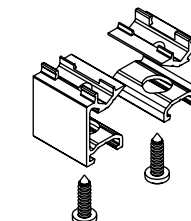

Inline Profile Connecting Kit
BF73.0921K
for cills BF73.0103 & BF73.0104

Adjustable Angle Corner Connector
DBA1-108
for cills BF73.0401, BF73.0402, BF73.0403, BF73.0404, BF73.0405

Adjustable Jamb Fixing Kit
DBA1-107
for BF73.0501

Stainless Steel Running Track
DBPR-001

Frame Cleat & Screws
BF73.0902K
for BF73.0101 & BF73.0102

Sash Cleat & Screws
BF73.0903K
for BF73.0201

Super Slim Sash Cleat & Screws
BF73.0905K
for BF73.0203

Pair of Sliding Post Extensions
BF73.0913K

Chevron Stainless Steel
DBA1-102

Sliding Post Cap RH
DBA1-103N/RH

Sliding Post Cap LH
DBA1-103N/LH

Pair of Plastic Inserts
DBA1-106
for BF73.0803

Pair of Rebate End Caps
DBA1-201N

Run Up Block
DBA1-204

Anti-Lift Block
DBA1-205