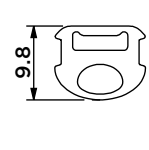

Low Threshold Fixing Kit
DBA1-105/KIT

Top/Bottom Horizontal Seal
DBA1-131R

Vertical Sash Seal (5.5mm)
DBA1-132

Vertical Sash Seal (8mm)
DBA1-133

Cover Gasket
DBA1-134

Captive Glazing Gasket
DBA1-135

Wedge Glazing Seal
DBA1-136

Rebate Seal
DBA1-137

Wedge Glazing Seal
DBA1-139

Top Hinge Corner Gasket Pair
DBA1-150

Bottom Hinge Corner Gasket Pair
DBA1-151

Fixing Gasket
DBA1-142

Bottom Horizontal Seal
DBA1-143

Outer Frame Seal
DBA1-144