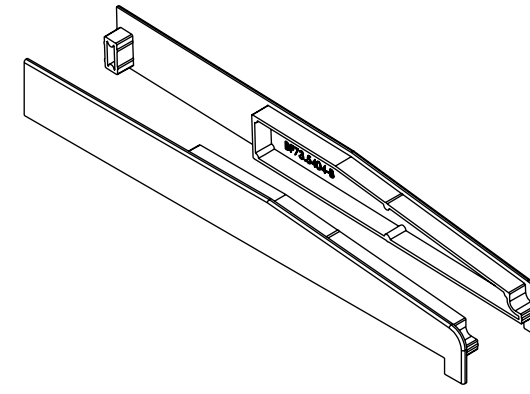

Pair of 230mm Cill Endcaps
BF73.5404K