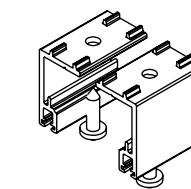

Stainless Steel Running Track
DBPR-001

Frame Cleat & Screws
BF73.0902K
for BF73.0101 & BF73.0102

Sash Cleat & Screws
BF73.0903K
for BF73.0201

Super Slim Sash Cleat & Screws
BF73.0905K
for BF73.0203

Pair of Sliding Post Extensions
BF73.0913K

Chevron Stainless Steel
DBA1-102

Sliding Post Cap RH
DBA1-103N/RH

Sliding Post Cap LH
DBA1-103N/LH

Pair of Plastic Inserts
DBA1-106
for BF73.0803

Pair of Rebate End Caps
DBA1-201N

Run Up Block
DBA1-204

Anti-Lift Block
DBA1-205

Pair of Sliding Post Extensions
DBA1-303

Drain Hole Cover Cap
DBA1-DC

Integrated Cill Fixing Kit
DBA1-505/KIT

Plastic Insert
BF73.0910
for BF73.0813

Super Slim Shootbolt Cone/Guide
BF73.0930

Slim Shootbolt Cone/Guide
DBA1-200/10mm