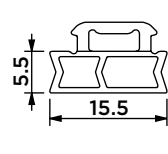

Vertical Sash Seal (5.5mm)
DBA1-132