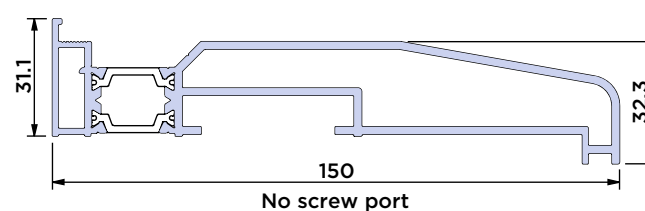

BF73.0101

BF73.0102

Adjustable Jamb

BF73.0501

Low Threshold

BF73.0103

Room Divider Threshold

BF73.0104

BF73.0201

BF73.0203

NEW FOR 2023

BF73.0402

BF73.0405

BF73.0403

BF73.0404

150mm Cill

BF73.0401

BF73.0111

NEW FOR 2023

DBE-160

BF73.0301

Sliding Post

BF73.0502

BF73.0503

BF73.0504

BF73.0601

BF73.0602

BF73.0603

BF73.0604

BF73.0801

BF73.0802

BF73.0803

BF73.0804

BF73.0805

BF73.0806

BF73.0807

BF73.0808

BF73.5811

BF73.5812

BF73.0813

BF73.0816

NEW FOR 2023