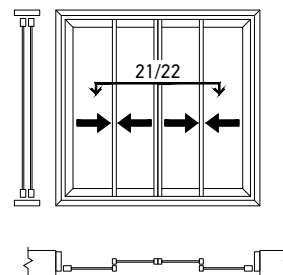

Successive Doors With Rail Height of 42mm

Successive With Insect Screen Sliding or Lift & Slide

Tree Sash Successive Sliding or Lift & Slide

Successive with Fixed Sash Sliding or Lift & Slide

Successive with Opening Sliding or Lift & Slide

Successive with Roll & Plisse Sliding or Lift & Slide

Successive Fix & Slide Sliding or Lift & Slide

Successive Doors With Rail Height of 34mm

Successive With Insect Screen Sliding or Lift & Slide

Three Sash Successive Sliding or Lift & Slide

Successive with Thin Sashes Sliding

Sliding Pocket Doors with 42mm Rail

Single Sash Glass - Insect Screen
Sliding or Lift & Slide

Single Sash Glass - Shutter
Sliding or Lift & Slide

Single Sash Glass - Insect Screen - Shutter
Sliding or Lift & Slide

Two Sash Glass - Insect Screen - Shutter
Sliding or Lift & Slide

Sliding In-Wall with 42mm Rail & Insect Screen Profile for Replacement

Single Sash Glass - Insect Screen - Shutter
Sliding or Lift & Slide