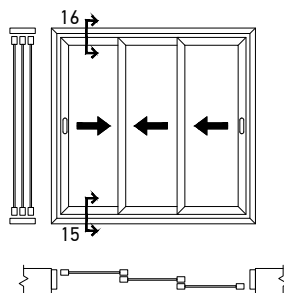

Successive with Roll & Plisse Sliding or Lift & Slide

Successive Fix & Slide Sliding or Lift & Slide

Successive Doors With Rail Height of 34mm

Successive With Insect Screen Sliding or Lift & Slide

Three Sash Successive Sliding or Lift & Slide

Successive with Thin Sashes Sliding

Sliding Pocket Doors with 42mm Rail

Single Sash Glass - Insect Screen
Sliding or Lift & Slide

Single Sash Glass - Shutter
Sliding or Lift & Slide

Single Sash Glass - Insect Screen - Shutter
Sliding or Lift & Slide

Two Sash Glass - Insect Screen - Shutter
Sliding or Lift & Slide

Sliding In-Wall with 42mm Rail & Insect Screen Profile for Replacement

Single Sash Glass - Insect Screen - Shutter
Sliding or Lift & Slide