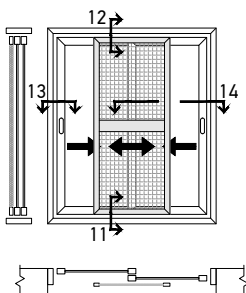

Successive with Roll & Plisse Sliding or Lift & Slide

Successive Fix & Slide Sliding or Lift & Slide

Successive Doors With Rail Height of 34mm

Successive With Insect Screen Sliding or Lift & Slide

Three Sash Successive Sliding or Lift & Slide

Successive with Thin Sashes Sliding

Sliding Pocket Doors with 42mm Rail

Single Sash Glass - Insect Screen
Sliding or Lift & Slide

Single Sash Glass - Shutter
Sliding or Lift & Slide

Single Sash Glass - Insect Screen - Shutter
Sliding or Lift & Slide

Two Sash Glass - Insect Screen - Shutter
Sliding or Lift & Slide

Sliding In-Wall with 42mm Rail & Insect Screen Profile for Replacement

Single Sash Glass - Insect Screen - Shutter
Sliding or Lift & Slide