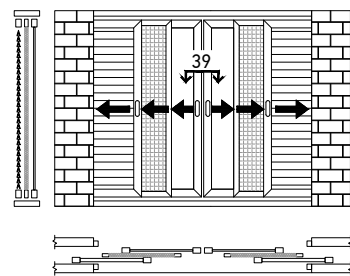

Successive with Thin Sashes Sliding

Sliding Pocket Doors with 42mm Rail

Single Sash Glass - Insect Screen
Sliding or Lift & Slide

Single Sash Glass - Shutter
Sliding or Lift & Slide

Single Sash Glass - Insect Screen - Shutter
Sliding or Lift & Slide

Two Sash Glass - Insect Screen - Shutter
Sliding or Lift & Slide

Sliding In-Wall with 42mm Rail & Insect Screen Profile for Replacement

Single Sash Glass - Insect Screen - Shutter
Sliding or Lift & Slide

Two Sash Glass - Insect Screen - Shutter
Sliding or Lift & Slide