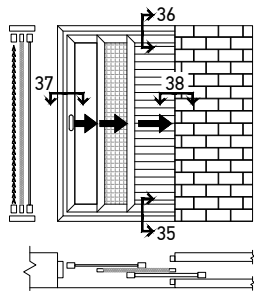

Successive with Thin Sashes Sliding

Sliding Pocket Doors with 42mm Rail

Single Sash Glass - Insect Screen
Sliding or Lift & Slide

Single Sash Glass - Shutter
Sliding or Lift & Slide

Single Sash Glass - Insect Screen - Shutter
Sliding or Lift & Slide

Two Sash Glass - Insect Screen - Shutter
Sliding or Lift & Slide

Sliding In-Wall with 42mm Rail & Insect Screen Profile for Replacement

Single Sash Glass - Insect Screen - Shutter
Sliding or Lift & Slide