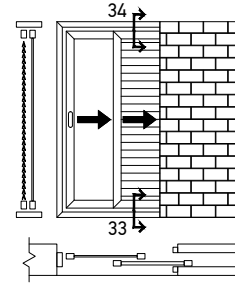

Successive with Thin Sashes Sliding

Sliding Pocket Doors with 42mm Rail

Single Sash Glass - Insect Screen
Sliding or Lift & Slide

Single Sash Glass - Shutter
Sliding or Lift & Slide

Single Sash Glass - Insect Screen - Shutter
Sliding or Lift & Slide

Two Sash Glass - Insect Screen - Shutter
Sliding or Lift & Slide

Sliding In-Wall with 42mm Rail & Insect Screen Profile for Replacement

Single Sash Glass - Insect Screen - Shutter
Sliding or Lift & Slide