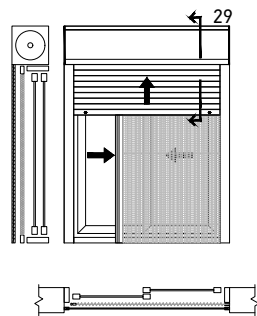

Successive Doors With Rail Height of 42mm

Successive With Insect Screen Sliding or Lift & Slide

Tree Sash Successive Sliding or Lift & Slide

Successive with Fixed Sash Sliding or Lift & Slide

Successive with Opening Sliding or Lift & Slide

Successive with Roll & Plisse Sliding or Lift & Slide

Successive Fix & Slide Sliding or Lift & Slide

Successive Doors With Rail Height of 34mm

Successive With Insect Screen Sliding or Lift & Slide

Three Sash Successive Sliding or Lift & Slide

Successive with Thin Sashes Sliding

Sliding Pocket Doors with 42mm Rail

Single Sash Glass - Insect Screen
Sliding or Lift & Slide

Single Sash Glass - Shutter
Sliding or Lift & Slide

Single Sash Glass - Insect Screen - Shutter
Sliding or Lift & Slide

Two Sash Glass - Insect Screen - Shutter
Sliding or Lift & Slide

Sliding In-Wall with 42mm Rail & Insect Screen Profile for Replacement

Single Sash Glass - Insect Screen - Shutter
Sliding or Lift & Slide