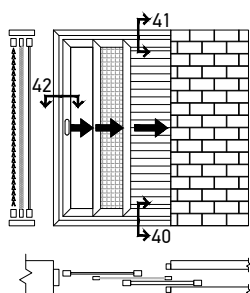

Successive with Thin Sashes Sliding

Sliding Pocket Doors with 42mm Rail

Single Sash Glass - Insect Screen
Sliding or Lift & Slide

Single Sash Glass - Shutter
Sliding or Lift & Slide

Single Sash Glass - Insect Screen - Shutter
Sliding or Lift & Slide

Two Sash Glass - Insect Screen - Shutter
Sliding or Lift & Slide

Sliding In-Wall with 42mm Rail & Insect Screen Profile for Replacement

Single Sash Glass - Insect Screen - Shutter
Sliding or Lift & Slide