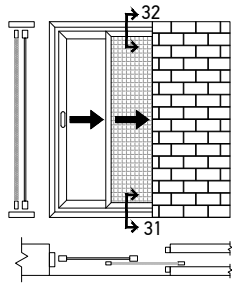

Successive Doors With Rail Height of 42mm

Successive With Insect Screen Sliding or Lift & Slide

Tree Sash Successive Sliding or Lift & Slide

Successive with Fixed Sash Sliding or Lift & Slide

Successive with Opening Sliding or Lift & Slide

Successive with Roll & Plisse Sliding or Lift & Slide

Successive Fix & Slide Sliding or Lift & Slide

Successive Doors With Rail Height of 34mm

Successive With Insect Screen Sliding or Lift & Slide

Three Sash Successive Sliding or Lift & Slide

Successive with Thin Sashes Sliding

Sliding Pocket Doors with 42mm Rail

Single Sash Glass - Insect Screen
Sliding or Lift & Slide

Single Sash Glass - Shutter
Sliding or Lift & Slide

Single Sash Glass - Insect Screen - Shutter
Sliding or Lift & Slide

Two Sash Glass - Insect Screen - Shutter
Sliding or Lift & Slide

Sliding In-Wall with 42mm Rail & Insect Screen Profile for Replacement

Single Sash Glass - Insect Screen - Shutter
Sliding or Lift & Slide