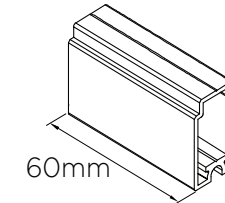

**TB-30X10**  
Inline Connector  
(TH80113 & TH8022)

**PS-12**  
Double Roller for Glass Sash

**RO-80701**  
Quadrable Roller for Glass Sash

**PG-12317**  
Plastic Cap for Reinforcement Profile TV00627

**PS-80203**  
Plastic Cap for Glass Adjoining TH8045