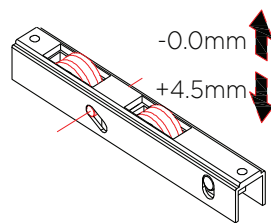

**2002086**  
Stopper for Sliding Sashes

**UN-11301**  
Non-Return Valve

**KL-12**  
Plastic Plug for Water Drainage

**UN-80204**  
Glass Sash Anti-Rattle Clip  
(Use on the top horizontal side of sash)

**PS-9**  
Aluminium Component for Fixed Sashes

**TB-30X10**  
Inline Connector  
(TH80113 & TH8022)

**PS-12**  
Double Roller for Glass Sash

**RO-80701**  
Quadrable Roller for Glass Sash

**PG-12317**  
Plastic Cap for Reinforcement Profile TV00627

**PS-80203**  
Plastic Cap for Glass Adjoining TH8045

**PS-7**  
39.5mm

**SR-12717**  
36.8mm

**IC-80418**

**IC-80407**  
30mm x 40mm