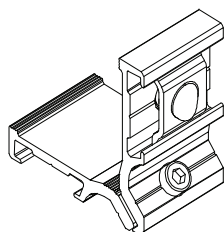

PS-11
Corner Joint for Frames