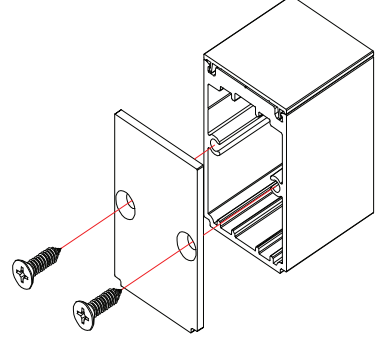

**PG-12617**  
Plastic Cap for Reinforcement Profile TV 12603

**PA-00702**  
Cover for Reinforcement Profile TV-00628

**PG-80210**  
Plastic Cap for Interlock Profiles & Adjoining Profiles of 65mm

**PS-002020**  
Dampening Stopper for Glass Sash

**2002086**  
Stopper for Sliding Sashes

**UN-11301**  
Non-Return Valve

**KL-12**  
Plastic Plug for Water Drainage

**UN-80204**  
Glass Sash Anti-Rattle Clip  
(Use on the top horizontal side of sash)

**PS-9**  
Aluminium Component for Fixed Sashes