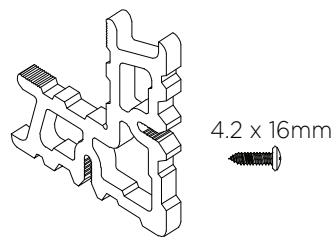

**TB-30X10**  
Inline Connector  
(TH80113 & TH8022)

**PS-12**  
Double Roller for Glass Sash

**RO-80701**  
Quadrable Roller for Glass Sash

**PG-12317**  
Plastic Cap for Reinforcement Profile TV00627

**PS-80203**  
Plastic Cap for Glass Adjoining TH8045

**BR-009044:** 6mm-4P  
**BR-009045:** 7mm-4P  
**BR-009046:** 8mm-4P

**Brush**

**PS-10**  
Corner Joint for TH 8040

**PS-11**  
Corner Joint for Frames

**1951**  
Alignment Corner for Glass Sash

**GA-12409:** 4mm  
**GA-12411:** 6mm

**PS-7**  
39.5mm

**SR-12717**  
36.8mm

**IC-80418**

**IC-80407**  
30mm x 40mm