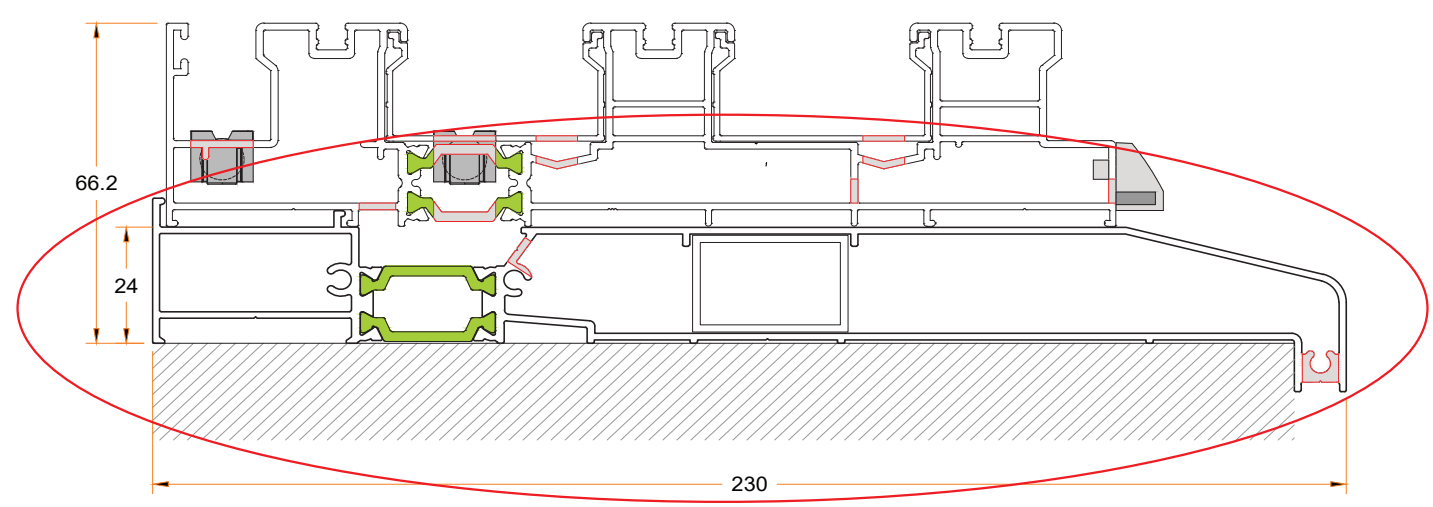

**BR-009044:** 6mm-4P  
**BR-009045:** 7mm-4P  
**BR-009046:** 8mm-4P

**Brush**

**PS-10**  
Corner Joint for TH 8040

**PS-11**  
Corner Joint for Frames

**1951**  
Alignment Corner for Glass Sash

**GA-12409:** 4mm  
**GA-12411:** 6mm

**Glass Weatherstrips (E.P.D.M.): 2-7mm GA-12407 to GA-12412**

**TH 80105**  
Sub Cill 190mm & Drainage

**TH 80106**  
Sub Cill 230mm & Drainage

**FL-01**  
Cover Gasket for Frame

**BL-5**  
(E.P.D.M.) Captive Glazing Gasket

**PS-7**  
39.5mm

**SR-12717**  
36.8mm

**IC-80418**

**IC-80407**  
30mm x 40mm