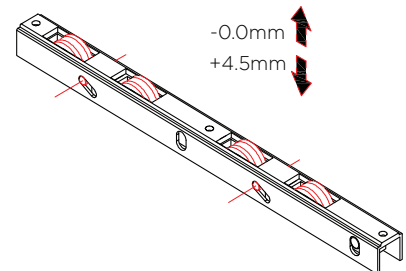

**2002086**  
Stopper for Sliding Sashes

**UN-11301**  
Non-Return Valve

**KL-12**  
Plastic Plug for Water Drainage

**UN-80204**  
Glass Sash Anti-Rattle Clip  
(Use on the top horizontal side of sash)

**PS-9**  
Aluminium Component for Fixed Sashes

**TB-30X10**  
Inline Connector  
(TH80113 & TH8022)

**PS-12**  
Double Roller for Glass Sash

**RO-80701**  
Quadrable Roller for Glass Sash

**PG-12317**  
Plastic Cap for Reinforcement Profile TV00627

**PS-80203**  
Plastic Cap for Glass Adjoining TH8045

**PS-7**  
39.5mm

**SR-12717**  
36.8mm

**IC-80418**

**IC-80407**  
30mm x 40mm