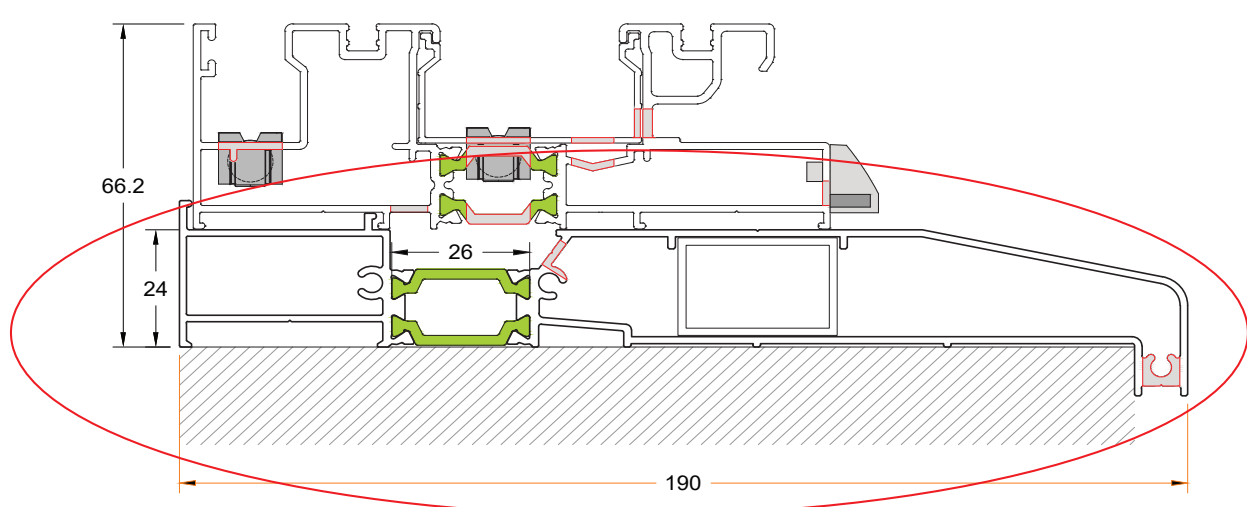

**BR-009044:** 6mm-4P  
**BR-009045:** 7mm-4P  
**BR-009046:** 8mm-4P

**Brush**

**PS-10**  
Corner Joint for TH 8040

**PS-11**  
Corner Joint for Frames

**1951**  
Alignment Corner for Glass Sash

**GA-12409:** 4mm  
**GA-12411:** 6mm

**Glass Weatherstrips (E.P.D.M.): 2-7mm GA-12407 to GA-12412**

**TH 80105**  
Sub Cill 190mm & Drainage

**TH 80106**  
Sub Cill 230mm & Drainage

**FL-01**  
Cover Gasket for Frame

**BL-5**  
(E.P.D.M.) Captive Glazing Gasket

**PS-7**  
39.5mm

**SR-12717**  
36.8mm

**IC-80418**

**IC-80407**  
30mm x 40mm