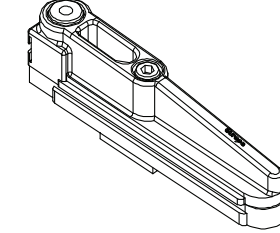

**PG-12617**  
Plastic Cap for Reinforcement Profile TV 12603

**PA-00702**  
Cover for Reinforcement Profile TV-00628

**PG-80210**  
Plastic Cap for Interlock Profiles & Adjoining Profiles of 65mm

**PS-002020**  
Dampening Stopper for Glass Sash

**2002086**  
Stopper for Sliding Sashes

**UN-11301**  
Non-Return Valve

**KL-12**  
Plastic Plug for Water Drainage

**UN-80204**  
Glass Sash Anti-Rattle Clip  
(Use on the top horizontal side of sash)

**PS-9**  
Aluminium Component for Fixed Sashes

**TB-30X10**  
Inline Connector  
(TH80113 & TH8022)

**PS-12**  
Double Roller for Glass Sash

**RO-80701**  
Quadrable Roller for Glass Sash

**PG-12317**  
Plastic Cap for Reinforcement Profile TV00627

**PS-80203**  
Plastic Cap for Glass Adjoining TH8045