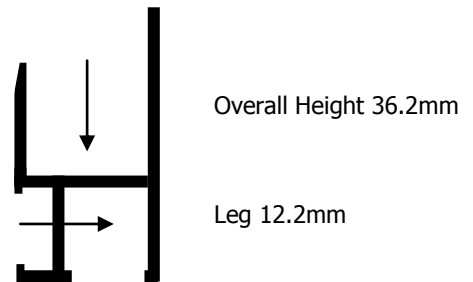

## 319 Odd Leg Reverse Fix

Overall Width 18.9mm

## 507 Equal Leg Face and Reverse Fix

Overall Width 36.0mm

## 519 Equal Leg Face and Reverse Fix

Overall Width 18.9mm

## 608 Equal Leg Face and Reverse Fix

Overall Width 52.9mm