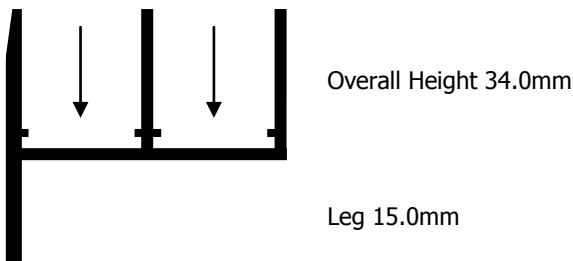

307 Odd Leg Reverse Fix

Overall Width 36.1mm