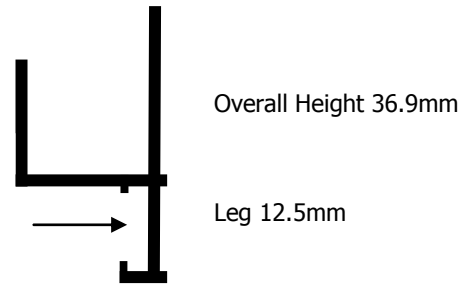

719 Odd Leg Face Fix

Overall Width 19.7mm