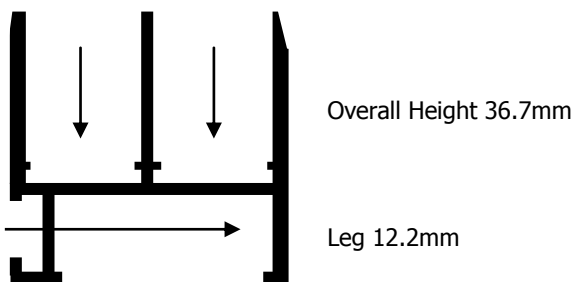

## 507 Equal Leg Face and Reverse Fix

Overall Width 36.0mm

## 519 Equal Leg Face and Reverse Fix

Overall Width 18.9mm

## 608 Equal Leg Face and Reverse Fix

Overall Width 52.9mm

## 807 Odd Leg Face and Reverse Fix

Overall Width 36.6mm

Arrows show direction of fixing screws. Arrows shown in two different directions, section can be fitted either way  
Drawings are for illustration only. Do not scale