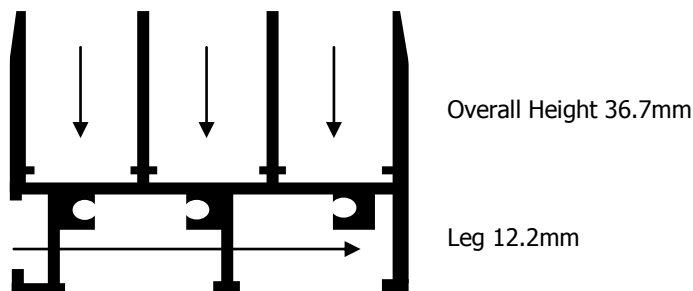

## 507 Equal Leg Face and Reverse Fix

Overall Width 36.0mm

## 519 Equal Leg Face and Reverse Fix

Overall Width 18.9mm

## 608 Equal Leg Face and Reverse Fix

Overall Width 52.9mm

## 807 Odd Leg Face and Reverse Fix

Overall Width 36.6mm

Arrows show direction of fixing screws. Arrows shown in two different directions, section can be fitted either way  
Drawings are for illustration only. Do not scale