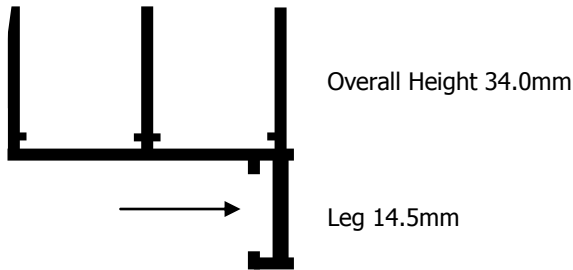

Secondary Dimensions and Drawings

707 Odd Leg Face Fix

Overall Width 38.4mm