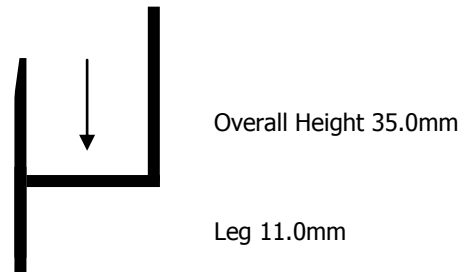

## 719 Odd Leg Face Fix

Overall Width 19.7mm

## 507 Equal Leg Face and Reverse Fix

Overall Width 36.0mm

## 519 Equal Leg Face and Reverse Fix

Overall Width 18.9mm

## 608 Equal Leg Face and Reverse Fix

Overall Width 52.9mm