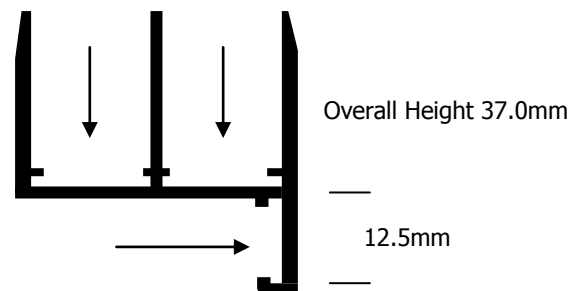

## 507 Equal Leg Face and Reverse Fix

Overall Width 36.0mm

## 519 Equal Leg Face and Reverse Fix

Overall Width 18.9mm

## 608 Equal Leg Face and Reverse Fix

Overall Width 52.9mm

## 807 Odd Leg Face and Reverse Fix

Overall Width 36.6mm

Arrows show direction of fixing screws. Arrows shown in two different directions, section can be fitted either way  
Drawings are for illustration only. Do not scale