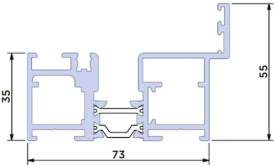

Request No: Date:

Company Name:

Contact Name:

Alunet Sales Rep:

OPENING DIMENSIONS:

Frame height:

H: mm

Frame width:

W1: mm

W2: mm

TRACK OPTIONS (circle option)

Integrated 150mm Cill & Threshold
BF73.0103 & BF73.0111

Standard Threshold
BF73.0101

Low Threshold with
Ramp BF73.0204

Low Threshold
BF73.0103

Low Threshold
BF73.0103 &
BF73.0806

SUB CILL OPTIONS (circle option)

90mm Cill BF73.0402

150mm Cill BF73.0405

190mm Cill BF73.0403

230mm Cill BF73.0404

No Cill

JAMB OPTIONS (circle option)

Adjustable Jamb