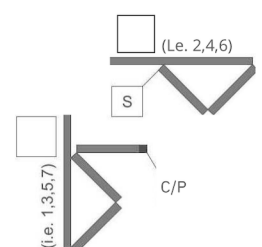

W1: mm

W2: mm

TRACK OPTIONS (circle option)

Integrated 150mm Cill & Threshold
BF73.0103 & BF73.0111

Standard Threshold
BF73.0101

Low Threshold with
Ramp BF73.0204

Low Threshold
BF73.0103

Low Threshold
BF73.0103 &
BF73.0806

SUB CILL OPTIONS (circle option)

90mm Cill BF73.0402

150mm Cill BF73.0405

190mm Cill BF73.0403

230mm Cill BF73.0404

No Cill

JAMB OPTIONS (circle option)

Adjustable Jamb

Standard Jamb

OPENING:
(circle option)

IN

OUT

NOTE: These configurations have risk of corner post interference with outer frame rebates.

NOTES