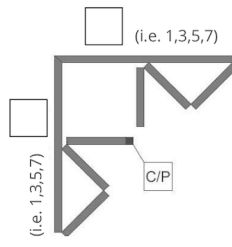

W1: mm

W2: mm

TRACK OPTIONS (circle option)

Integrated 150mm Cill & Threshold
BF73.0103 & BF73.0111

Standard Threshold
BF73.0101

Low Threshold with
Ramp BF73.0204

Low Threshold
BF73.0103

Low Threshold
BF73.0103 &
BF73.0806

SUB CILL OPTIONS (circle option)

90mm Cill BF73.0402

150mm Cill BF73.0405

190mm Cill BF73.0403

230mm Cill BF73.0404

No Cill

JAMB OPTIONS (circle option)

Adjustable Jamb

Standard Jamb

OPENING:
(circle option)

IN

OUT

NOTE: These configurations have risk of corner post interference with outer frame rebates.

NOTES