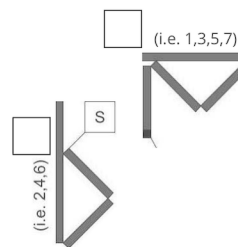

W1: mm

W2: mm

TRACK OPTIONS (circle option)

Integrated 150mm Cill & Threshold
BF73.0103 & BF73.0111

Standard Threshold
BF73.0101

Low Threshold with
Ramp BF73.0204

Low Threshold
BF73.0103

Low Threshold
BF73.0103 &
BF73.0806

SUB CILL OPTIONS (circle option)

90mm Cill BF73.0402

150mm Cill BF73.0405

190mm Cill BF73.0403

230mm Cill BF73.0404

No Cill

JAMB OPTIONS (circle option)

Adjustable Jamb

Standard Jamb

OPENING:
(circle option)

IN

OUT

NOTE: These configurations have risk of corner post interference with outer frame rebates.

NOTES