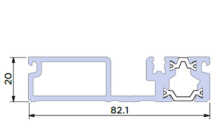

W1: mm

W2: mm

TRACK OPTIONS (circle option)

Integrated 150mm Cill & Threshold
BF73.0103 & BF73.0111

Standard Threshold
BF73.0101

Low Threshold with
Ramp BF73.0204

Low Threshold
BF73.0103

Low Threshold
BF73.0103 &
BF73.0806

SUB CILL OPTIONS (circle option)

90mm Cill BF73.0402

150mm Cill BF73.0405

190mm Cill BF73.0403

230mm Cill BF73.0404

No Cill

JAMB OPTIONS (circle option)

Adjustable Jamb