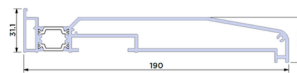

W1: mm

W2: mm

TRACK OPTIONS (circle option)

Integrated 150mm Cill & Threshold
BF73.0103 & BF73.0111

Standard Threshold
BF73.0101

Low Threshold with
Ramp BF73.0204

Low Threshold
BF73.0103

Low Threshold
BF73.0103 &
BF73.0806

SUB CILL OPTIONS (circle option)

90mm Cill BF73.0402

150mm Cill BF73.0405

190mm Cill BF73.0403

230mm Cill BF73.0404

No Cill

JAMB OPTIONS (circle option)

Adjustable Jamb

Standard Jamb

OPENING:
(circle option)

IN

OUT

NOTE: These configurations have risk of corner post interference with outer frame rebates.

NOTES