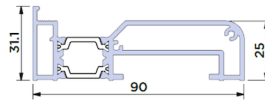

W1: mm

W2: mm

TRACK OPTIONS (circle option)

Integrated 150mm Cill & Threshold
BF73.0103 & BF73.0111

Standard Threshold
BF73.0101

Low Threshold with
Ramp BF73.0204

Low Threshold
BF73.0103

Low Threshold
BF73.0103 &
BF73.0806

SUB CILL OPTIONS (circle option)

90mm Cill BF73.0402

150mm Cill BF73.0405

190mm Cill BF73.0403

230mm Cill BF73.0404

No Cill

JAMB OPTIONS (circle option)

Adjustable Jamb

Standard Jamb

OPENING:
(circle option)

IN

OUT

NOTE: These configurations have risk of corner post interference with outer frame rebates.

NOTES