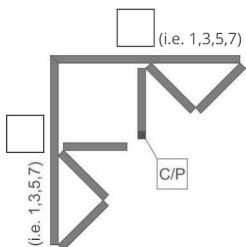

W1: mm

W2: mm

TRACK OPTIONS (circle option)

Integrated 150mm Cill & Threshold
BF73.0103 & BF73.0111

Standard Threshold
BF73.0101

Low Threshold with
Ramp BF73.0204

Low Threshold
BF73.0103

Low Threshold
BF73.0103 &
BF73.0806

SUB CILL OPTIONS (circle option)

90mm Cill BF73.0402

150mm Cill BF73.0405

190mm Cill BF73.0403

230mm Cill BF73.0404

No Cill

JAMB OPTIONS (circle option)

Adjustable Jamb

Standard Jamb

OPENING:
(circle option)

IN

OUT

NOTE: These configurations have risk of corner post interference with outer frame rebates.

NOTES