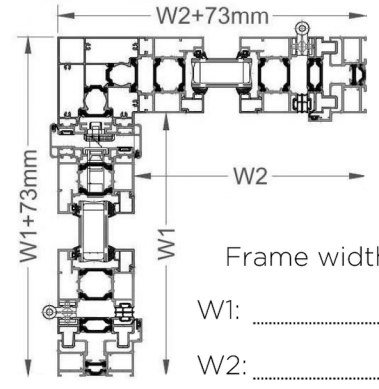

Request No: Date:

Company Name:

Contact Name:

Alunet Sales Rep:

OPENING DIMENSIONS:

Frame height:

H: mm

Frame width:

W1: mm

W2: mm

TRACK OPTIONS (circle option)

Integrated 150mm Cill & Threshold
BF73.0103 & BF73.0111

Standard Threshold
BF73.0101

Low Threshold with
Ramp BF73.0204

Low Threshold
BF73.0103

Low Threshold
BF73.0103 &
BF73.0806

SUB CILL OPTIONS (circle option)

90mm Cill BF73.0402

150mm Cill BF73.0405

190mm Cill BF73.0403

230mm Cill BF73.0404

No Cill

JAMB OPTIONS (circle option)

Adjustable Jamb