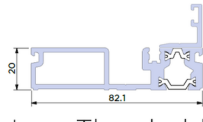

W1: mm

W2: mm

TRACK OPTIONS (circle option)

Integrated 150mm Cill & Threshold
BF73.0103 & BF73.0111

Standard Threshold
BF73.0101

Low Threshold with
Ramp BF73.0204

Low Threshold
BF73.0103

Low Threshold
BF73.0103 &
BF73.0806

SUB CILL OPTIONS (circle option)

90mm Cill BF73.0402

150mm Cill BF73.0405

190mm Cill BF73.0403

230mm Cill BF73.0404

No Cill

JAMB OPTIONS (circle option)

Adjustable Jamb