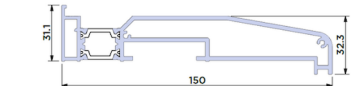

W1: mm

W2: mm

TRACK OPTIONS (circle option)

Integrated 150mm Cill & Threshold
BF73.0103 & BF73.0111

Standard Threshold
BF73.0101

Low Threshold with
Ramp BF73.0204

Low Threshold
BF73.0103

Low Threshold
BF73.0103 &
BF73.0806

SUB CILL OPTIONS (circle option)

90mm Cill BF73.0402

150mm Cill BF73.0405

190mm Cill BF73.0403

230mm Cill BF73.0404

No Cill

JAMB OPTIONS (circle option)

Adjustable Jamb

Standard Jamb

OPENING:
(circle option)

IN

OUT

NOTE: These configurations have risk of corner post interference with outer frame rebates.

NOTES