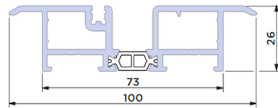

W1: mm

W2: mm

TRACK OPTIONS (circle option)

Integrated 150mm Cill & Threshold
BF73.0103 & BF73.0111

Standard Threshold
BF73.0101

Low Threshold with
Ramp BF73.0204

Low Threshold
BF73.0103

Low Threshold
BF73.0103 &
BF73.0806

SUB CILL OPTIONS (circle option)

90mm Cill BF73.0402

150mm Cill BF73.0405

190mm Cill BF73.0403

230mm Cill BF73.0404

No Cill

JAMB OPTIONS (circle option)

Adjustable Jamb

Standard Jamb

OPENING:
(circle option)

IN

OUT

NOTE: These configurations have risk of corner post interference with outer frame rebates.

NOTES