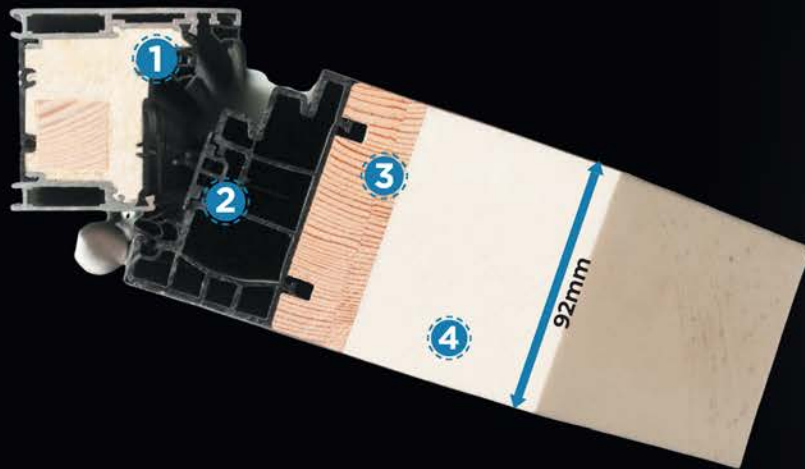

STEEL/ALUMINIUM ENTRANCE DOORS

SERIES DS92

- 1 Aluminum frame with thermal insulation and wooden stiffening
- 2 Steel cover on plastic profile with thermal break
- 3 Wooden stiffening
- 4 Insulation foam

THERMAL INSULATION:

WITHOUT GLASS: $U_d = 0,68 \text{ W/m}^2\text{K}$

WITH GLASS: $U_d = 0,78 \text{ W/m}^2\text{K}$