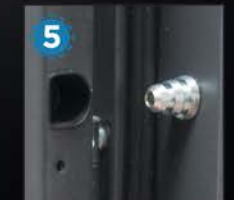

3-point hook lock from Winkhaus

3x 3D adjustable hinges

Anti-liftout frame pins

AC01

AC02

AC04

AC05

AC06