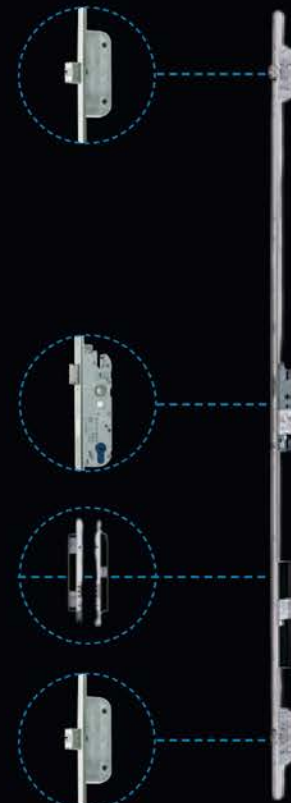

□ 40mm x 20mm  
↕ 1200mm  
1600mm

**Stainless Steel  
Lever Handle**

**Stainless Steel  
Knob**

**Stainless Steel  
Knob**

**Stainless Steel Lever  
Handle - rectangle**

**Blackline Lever  
Handle - rectangle**

# LOCKS

Winkhaus 3 point hook lock

Winkhaus 5 point hook lock

GU automatic lock  
(for slam shut doors, electric  
opener not compatible!)

Motor lock with finger scanner  
GU SECUREconnect FS IN 2.0