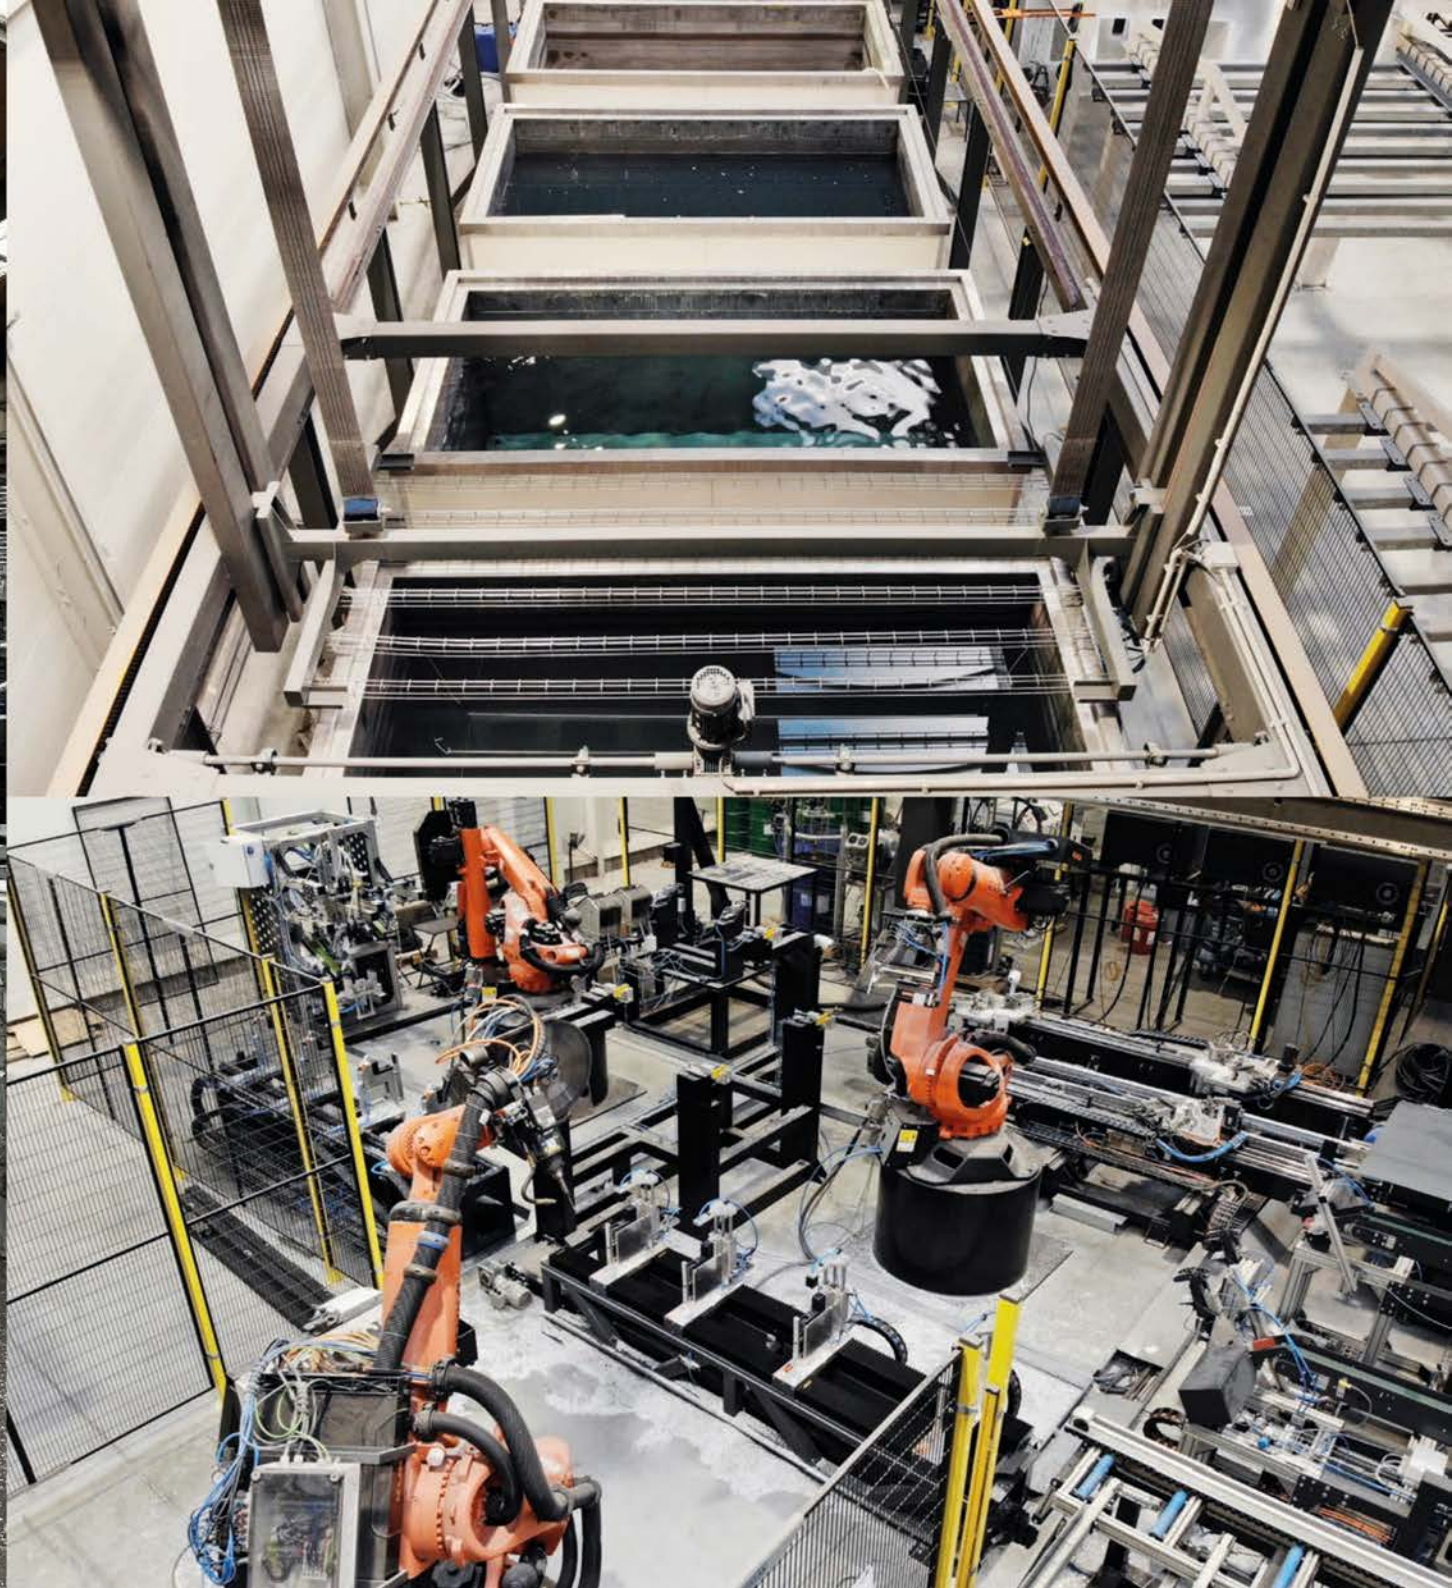

## What makes us different from our competition?

---

We are the UK's fastest growing aluminium systems supplier for premium quality entrance doors, bifolding doors and windows, french doors, single glazed doors, slimline casement windows and sliding patio doors. We source our products from the best suppliers around the world and deliver nationally to fabricators and manufacturers.