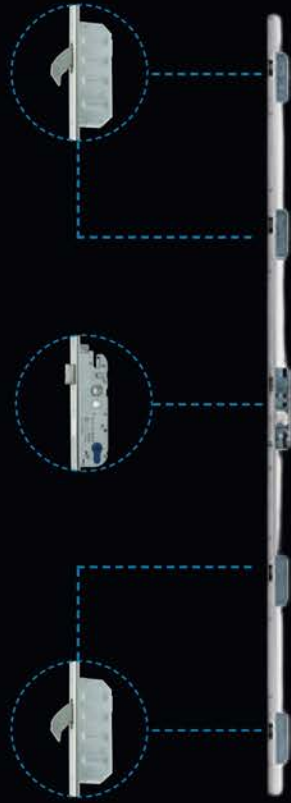

# PULL HANDLES

**Stainless Steel Round**

○ 30mm  
↕ 500mm  
1200mm  
1600mm

**Blackline Round**

○ 30mm  
↕ 1200mm  
1600mm

**Stainless Steel Rectangle**

□ 40mm x 20mm  
↕ 1200mm  
1600mm

**Blackline Rectangle**

□ 40mm x 20mm  
↕ 1200mm  
1600mm

**Stainless Steel  
Lever Handle**

**Stainless Steel  
Knob**

**Stainless Steel  
Knob**

**Stainless Steel Lever  
Handle - rectangle**

**Blackline Lever  
Handle - rectangle**

# LOCKS

Winkhaus 3 point hook lock

Winkhaus 5 point hook lock

GU automatic lock  
(for slam shut doors, electric  
opener not compatible!)

Motor lock with finger scanner  
GU SECUREconnect FS IN 2.0