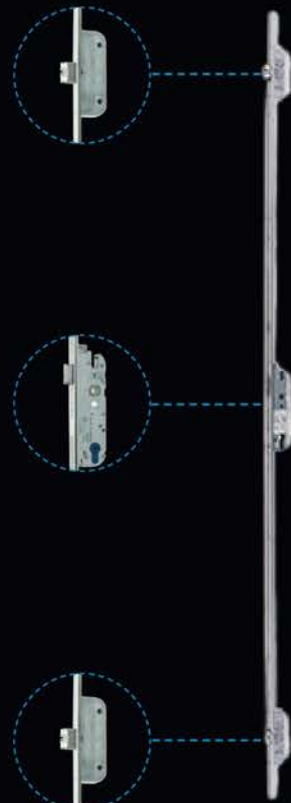

# PULL HANDLES

**Stainless Steel Round**

○ 30mm  
↕ 500mm  
1200mm  
1600mm

**Blackline Round**

○ 30mm  
↕ 1200mm  
1600mm

**Stainless Steel Rectangle**

□ 40mm x 20mm  
↕ 1200mm  
1600mm

**Blackline Rectangle**

□ 40mm x 20mm  
↕ 1200mm  
1600mm

**Stainless Steel  
Lever Handle**

**Stainless Steel  
Knob**

**Stainless Steel  
Knob**

**Stainless Steel Lever  
Handle - rectangle**

**Blackline Lever  
Handle - rectangle**

# LOCKS

Winkhaus 3 point hook lock

Winkhaus 5 point hook lock

GU automatic lock  
(for slam shut doors, electric  
opener not compatible!)

Motor lock with finger scanner  
GU SECUREconnect FS IN 2.0