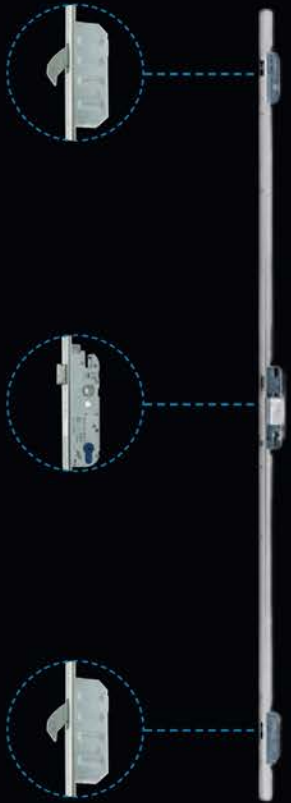

□ 40mm x 20mm  
↕ 1200mm  
1600mm

**Stainless Steel  
Lever Handle**

**Stainless Steel  
Knob**

**Stainless Steel  
Knob**

**Stainless Steel Lever  
Handle - rectangle**

**Blackline Lever  
Handle - rectangle**

# LOCKS

Winkhaus 3 point hook lock

Winkhaus 5 point hook lock

GU automatic lock  
(for slam shut doors, electric  
opener not compatible!)

Motor lock with finger scanner  
GU SECUREconnect FS IN 2.0