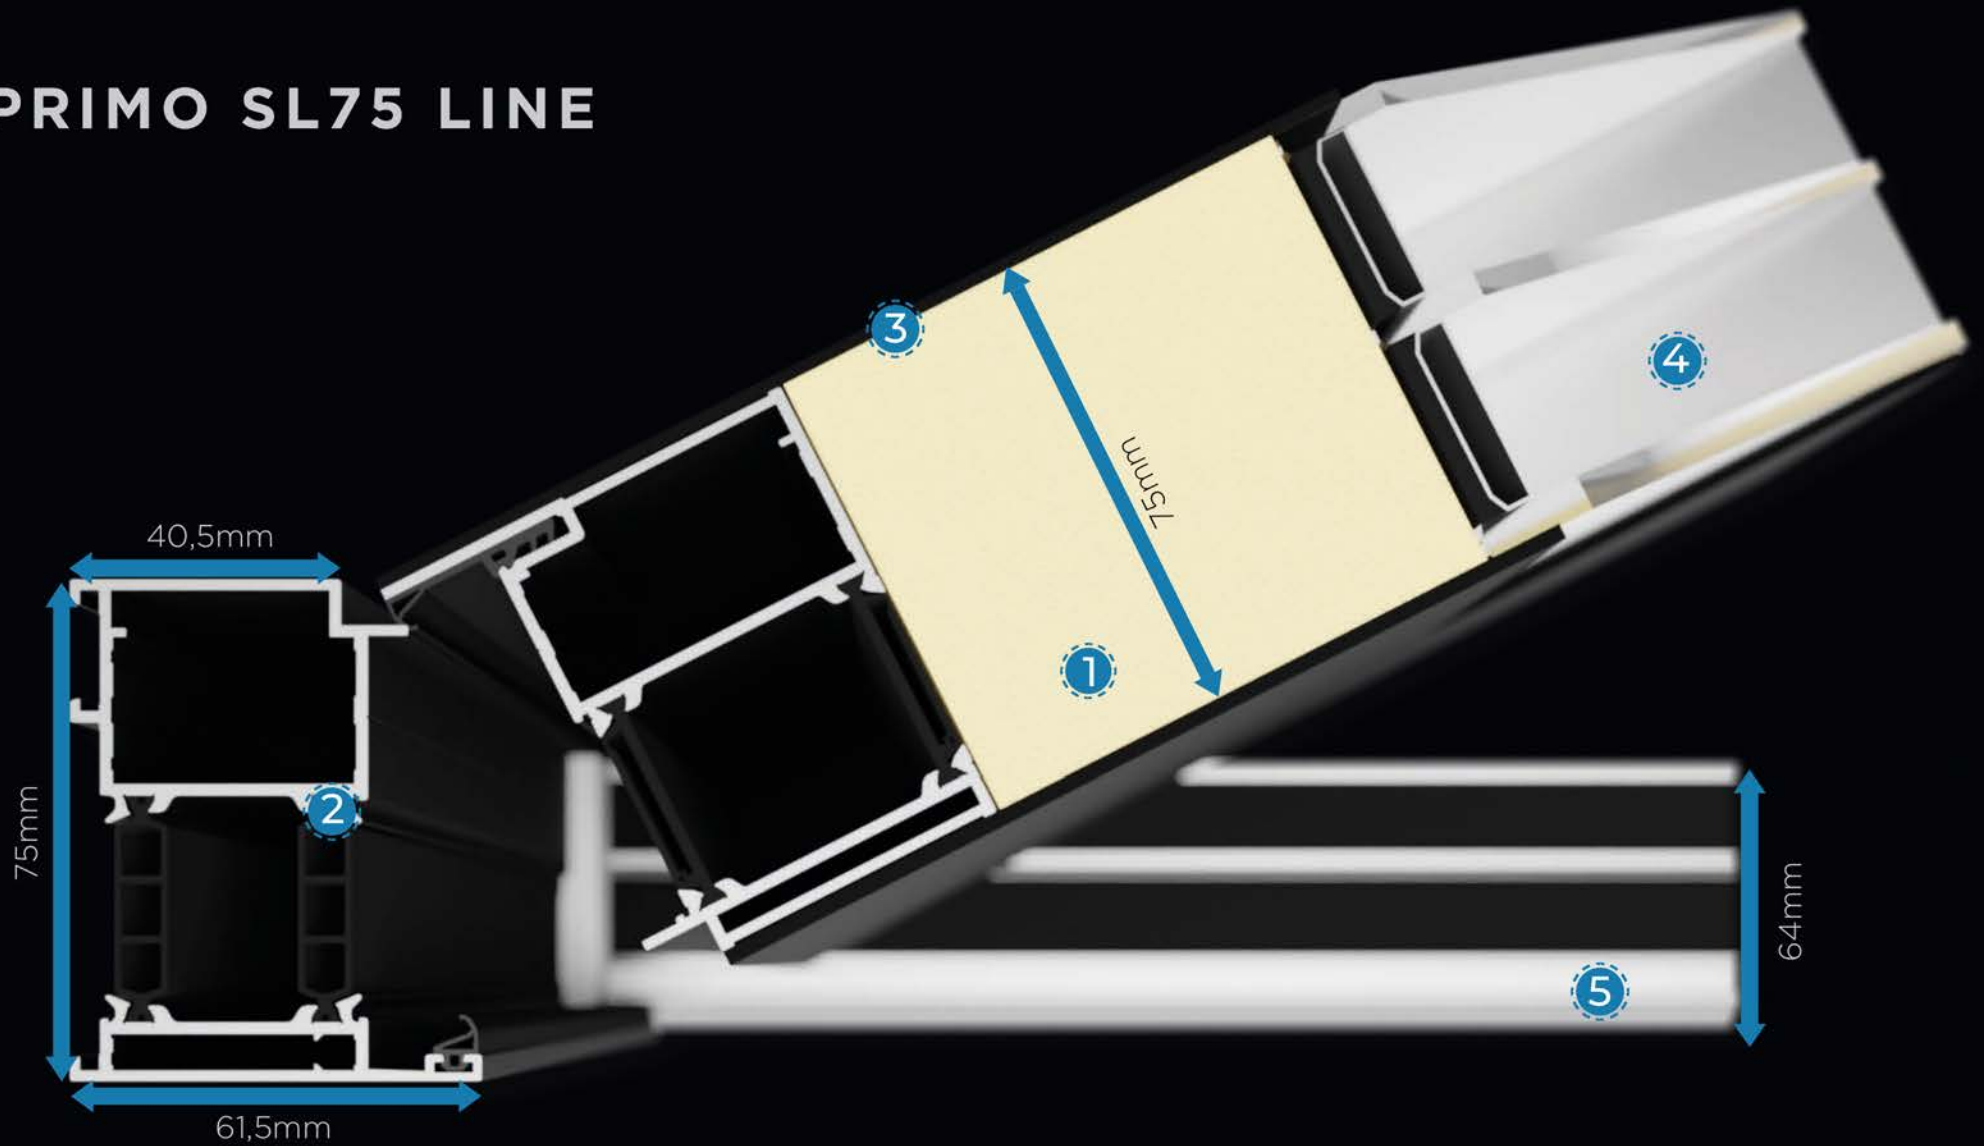

PRIMO SL75 LINE

- 1 Foam insulation
- 2 75mm aluminium frame with insulation bar
- 3 Powder-coated aluminium sheets - each 2mm thick

- 4 3-pane glazing (optional laminated safety glass)
- 5 Aluminium threshold - with thermal break and water drainage