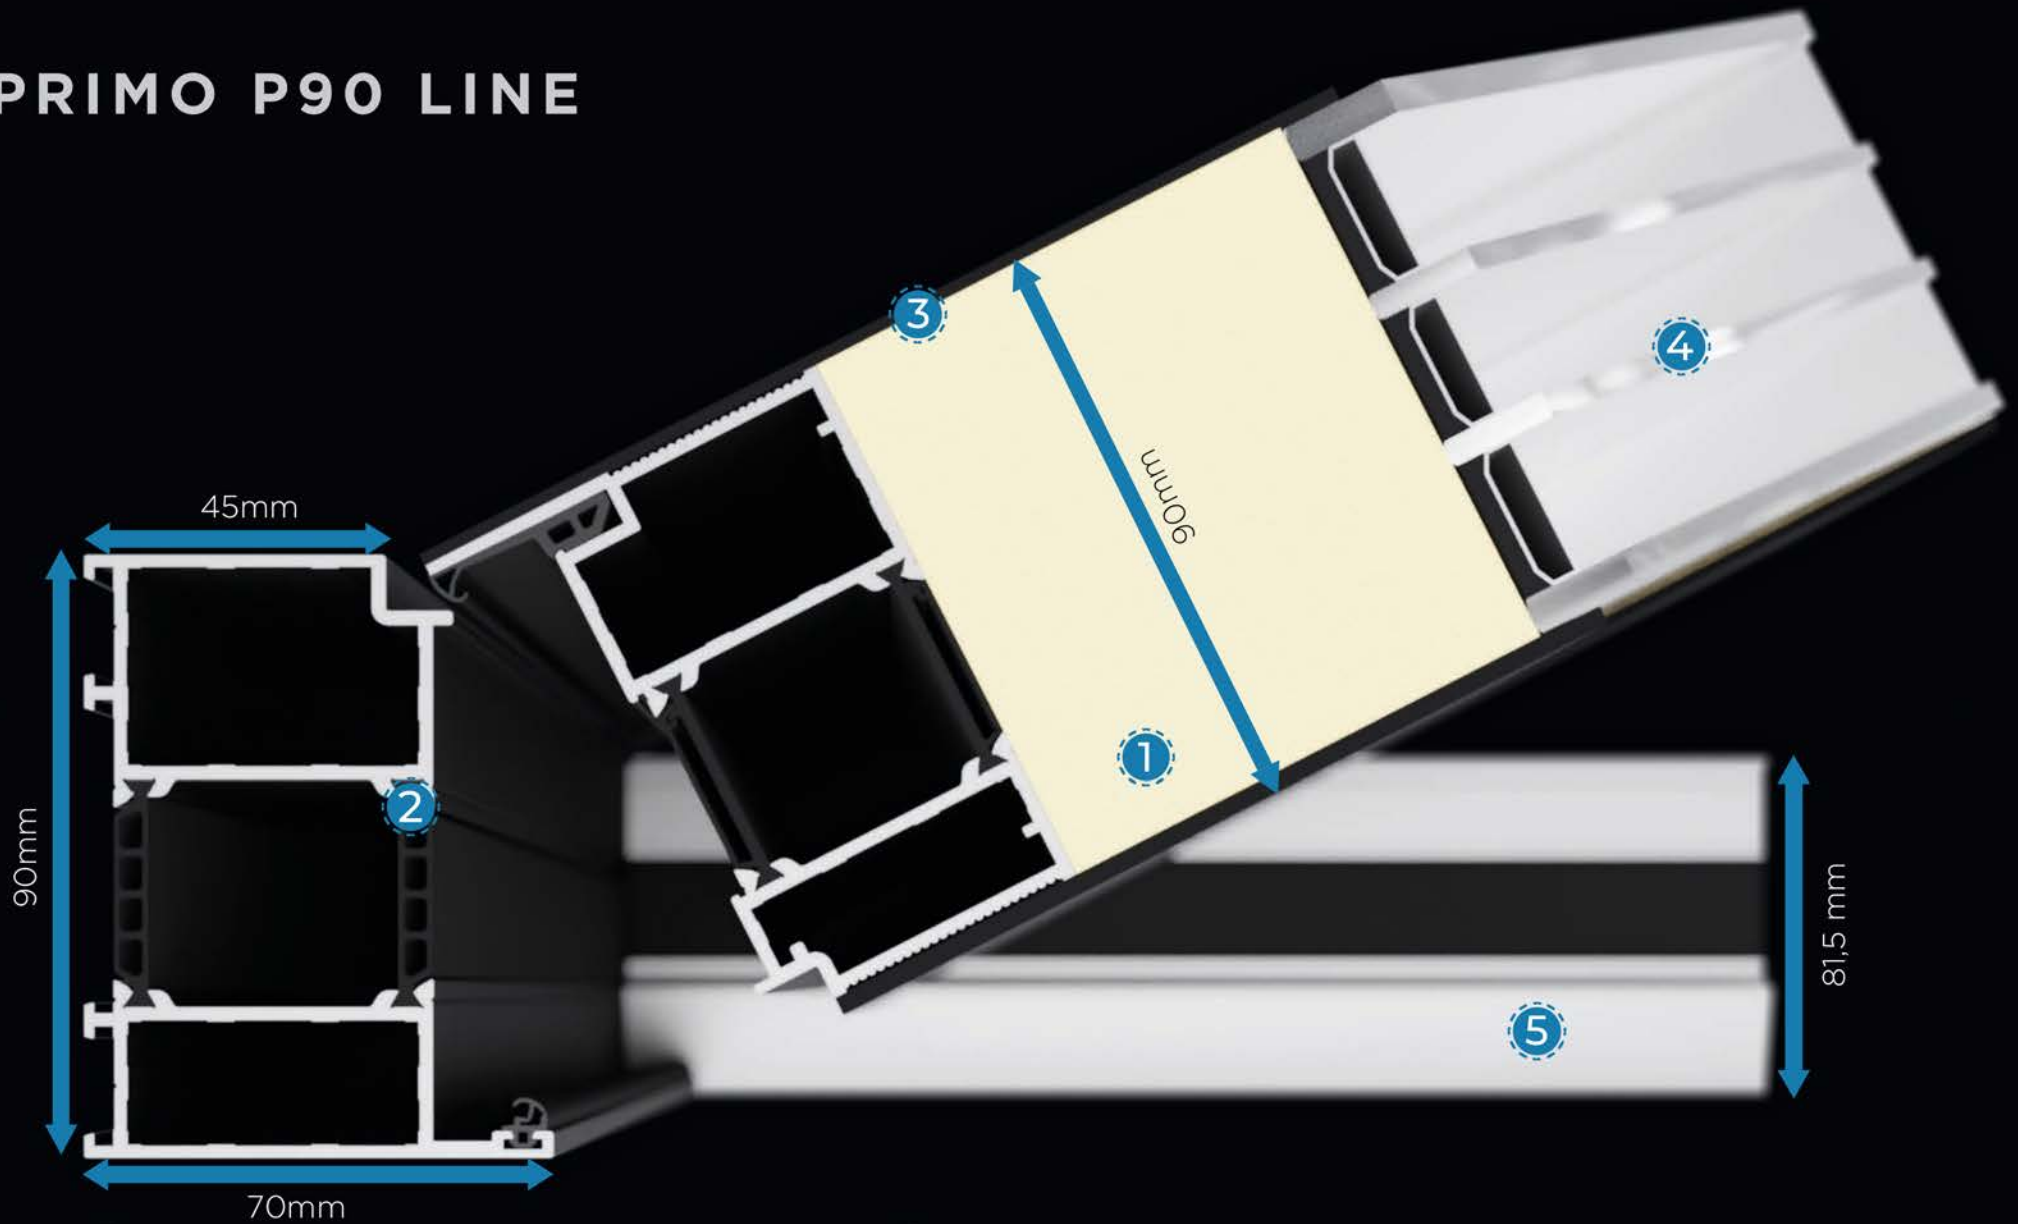

PRIMO P90 LINE

- 1 Foam insulation
- 2 90mm aluminium frame with insulation bar
- 3 Powder-coated aluminium sheets - each 2mm thick
- 4 4-pane glazing (optional laminated safety glass or RC2)
- 5 Aluminium threshold - with thermal break and water drainage