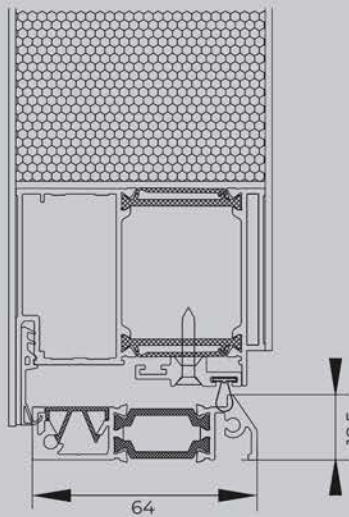

TECHNICAL DRAWINGS

PREMIUM P90

Door cross section

Threshold

Sidelight

PREMIUM SL75

Threshold